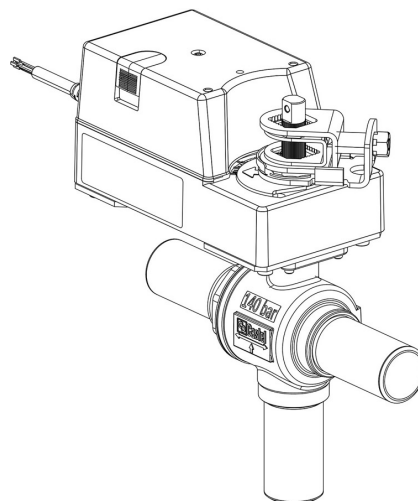

Product Code

**6698EM/M42A2**

3-Ways Motorized Ball Valve CO2

42,2mm W 24V

PS = 140 bar

### Product details

Part number (1) 6698EM/M42A2

Part number (1)

Connections ODS Ø [in.] -

Connections ODS Ø [mm] -

W Ø [mm] 42

P/N Actuator 9720/RA2

Torque [Nm] 30

Ball port Ø [mm] 37

Kv [m<sup>3</sup>/h] 38,5

PS [bar] 140

TS [°C] min. -40

TS [°C] max. +150

Package pcs 1

## Notes

(1): including actuator and mounting plate

NB: proportional flow versions available