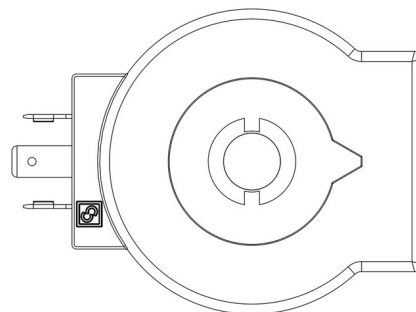

Product Code

9120/RD1

Coil Type HM3
220-230V 50/60Hz

POLYHEDRA

CLASSIC

Product use

Coils with the new ?FAST LOCK? fixing system, series 9300 and 9320, and coils with gear fixing systems, series 9110, 9120 and 9160.

Fast-on connections type DIN 43650/A for coils in series: 9120, 9160, 9300 and 9320; co-moulded cables for series 9110 coils. Protection rating IP65; IP68 for series 9160 coils coupled with series 9155 connectors. Available voltages; 24 VAC - 50/60 Hz, 110 VAC - 50/60 Hz, 220/230 VAC - 50/60 Hz, 240 VAC - 50/60 Hz, 380 VAC - 50/60 Hz, 12 VDC, 24 VDC, 27 VDC, 48 VDC.

Connectors in series 9150, normalized DIN 43650, to wire, with IP65 protection rating. Connectors in series 9900, again normalized DIN 43650, pre-wired with various cable lengths, with IP65 protection rating.

Connectors in series 9155, to wire, with IP65/68 protection rating.

Product details

Coil Type HM3 (1)

Voltage [V] 12 D.C.

Frequency [Hz] -

Power [W] 20

Cable length [m] -

Package Pcs. 24