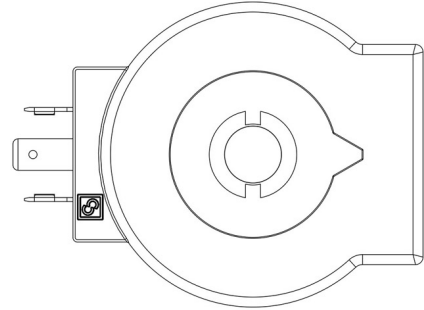

Product Code

9120/RD2

Coil Type HM3
24VDC

POLYHEDRA

CLASSIC

Product use

Coils with the new ?FAST LOCK? fixing system, series 9300 and 9320, and coils with gear fixing systems, series 9110, 9120 and 9160.

Fast-on connections type DIN 43650/A for coils in series: 9120, 9160, 9300 and 9320; co-moulded cables for series 9110 coils. Protection rating IP65; IP68 for series 9160 coils coupled with series 9155 connectors.

Available voltages; 24 VAC - 50/60 Hz, 110 VAC - 50/60 Hz, 220/230 VAC - 50/60 Hz, 240 VAC - 50/60 Hz, 380 VAC - 50/60 Hz, 12 VDC, 24 VDC, 27 VDC, 48 VDC.

Connectors in series 9150, normalized DIN 43650, to wire, with IP65 protection rating. Connectors in series 9900, again normalized DIN 43650, pre-wired with various cable lengths, with IP65 protection rating.

Connectors in series 9155, to wire, with IP65/68 protection rating.

Product details

Coil Type HM3 (1)

Voltage [V] 24 D.C.

Frequency [Hz] -

Power [W] 20

Cable length [m] -

Package Pcs. 24

Notes

Castel non si assume alcuna responsabilità per eventuali errori nei cataloghi, opuscoli e altro materiale stampato o indicato nel sito Castel.it. Castel si riserva il diritto di modificare i propri prodotti senza preavviso. Tutti i marchi in questo materiale sono di proprietà di Castel. Tutti i diritti riservati.

Castel assumes no responsibility for any errors in catalogs, brochures and other material printed or indicated on the Castel.it website. Castel reserves the right to modify its products without notice. All trademarks in this material are the property of Castel. All rights reserved.