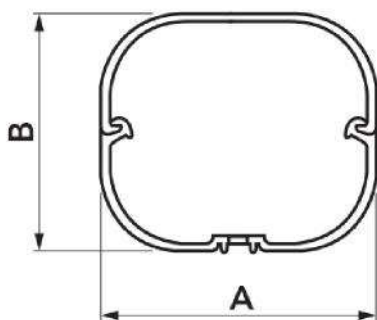

MODELS AVAILABLE:

TOP LINE - IVORY
RAL 9002

NEW LINE - WHITE
RAL 9010

ECO LINE - PEARL
GREY RAL 9003

BROWN LINE - BROWN
RAL 8017

BLACK LINE - BLACK
RAL 9005

DIMENSIONS

CODE	MODEL	LINE	A [mm]	B [mm]
11120060	T 60 - EXC	TOP LINE	60	52
11120072	T 72 - EXC	TOP LINE	72	64
11120010	T 100 - EXC	TOP LINE	98	73
N11120060	T 60 - EXC	NEW LINE	60	52
N11120072	T 72 - EXC	NEW LINE	72	64
N11120010	T 100 - EXC	NEW LINE	98	73
E11120060	T 60 - EXC	ECO LINE	60	52
E11120072	T 72 - EXC	ECO LINE	72	64
E11120010	T 100 - EXC	ECO LINE	98	73
SCD100006	T 72 - EXC	BROWN LINE	72	64
SCD100008	T 100 - EXC	BROWN LINE	98	73
SCD100051	T 72 - EXC	BLACK LINE	72	64
SCD100053	T 100 - EXC	BLACK LINE	98	73

ITEMS

CODE	DESCRIPTION
11120060	T 60-EXC - "EXCELLENS T" LINE STANDARD TRUNKING - 2 mt. long
11120072	T 72-EXC - "EXCELLENS T" LINE STANDARD TRUNKING - 2 mt. long
11120010	T 100-EXC - "EXCELLENS T" LINE STANDARD TRUNKING - 2 mt. long
N11120060	T 60-EXC - "EXCELLENS T" LINE STANDARD TRUNKING - 2 mt. long
N11120072	T 72-EXC - "EXCELLENS T" LINE STANDARD TRUNKING - 2 mt. long
N11120010	T 100-EXC - "EXCELLENS T" LINE STANDARD TRUNKING - 2 mt. long
E11120060	T60-EXC - "EXCELLENS T" LINE STANDARD TRUNKING - 2 mt. long
E11120072	T72-EXC - "EXCELLENS T" LINE STANDARD TRUNKING - 2 mt. long
E11120010	T100-EXC - "EXCELLENS T" LINE STANDARD TRUNKING - 2 mt. long
SCD100006	T 72-EXC - *TRUNKING "EXCELLENS" T 72-EXC - BROWN LINE" (8 pcs)
SCD100008	T 100-EXC - *TRUNKING "EXCELLENS" T100-EXC - BROWN LINE" (5pcs)
SCD100051	T 72-EXC - *TRUNKING "EXCELLENS" T 72-EXC - BLACK LINE" (8 pcs)
SCD100053	T 100-EXC - *TRUNKING "EXCELLENS" T 100-EXC - BLACK LINE" (5 pcs)