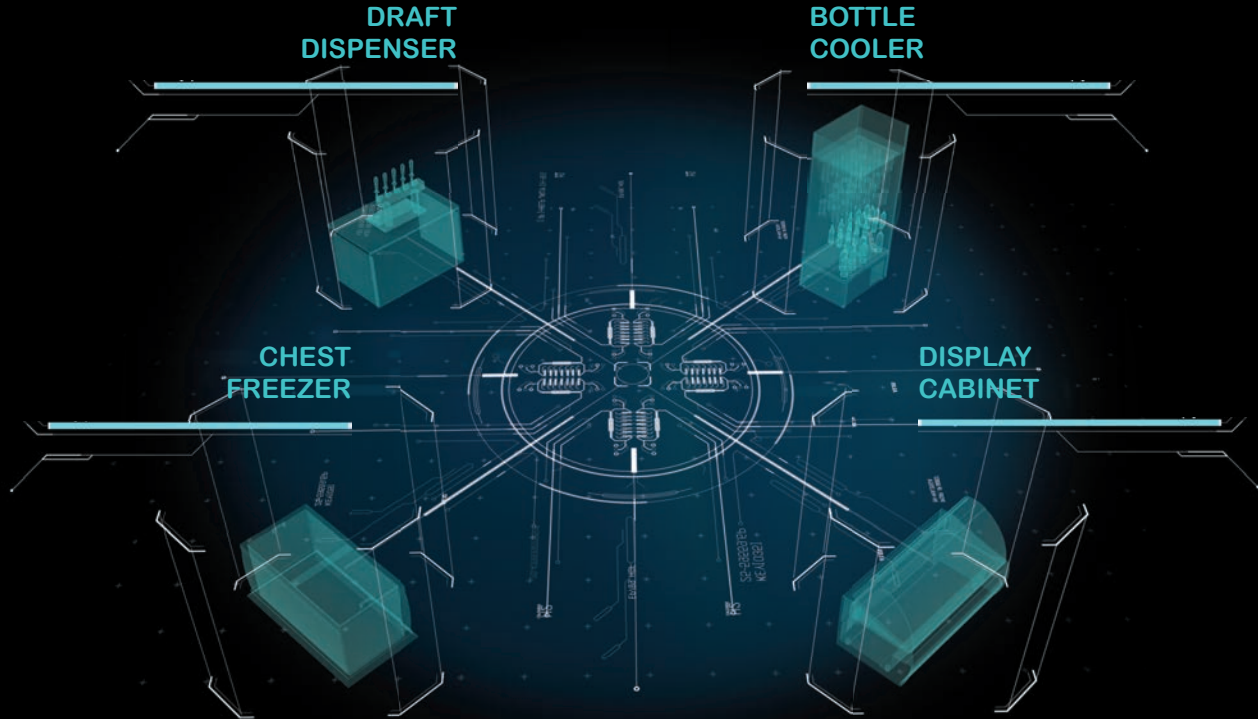

EWNnext Performance

✧ A new design offering you more ✧

LARGER DISPLAY & DIGITS

6 TOUCH BUTTONS
& 11 ICONS

INTEGRATED
GASKET IP65

EXTENDED
WARRANTY

DESIGNED AND
MANUFACTURED IN ITALY

MODULAR
DEFROST