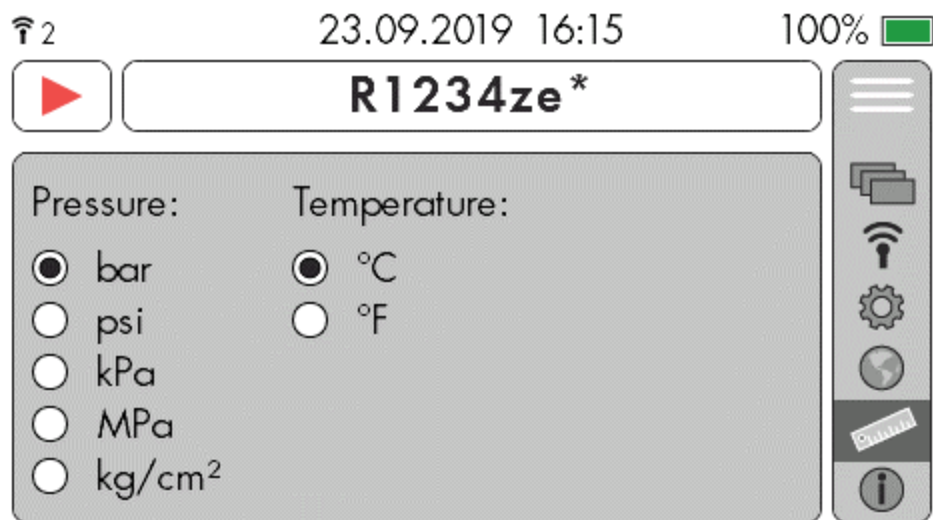

- Yksikkö asetukset